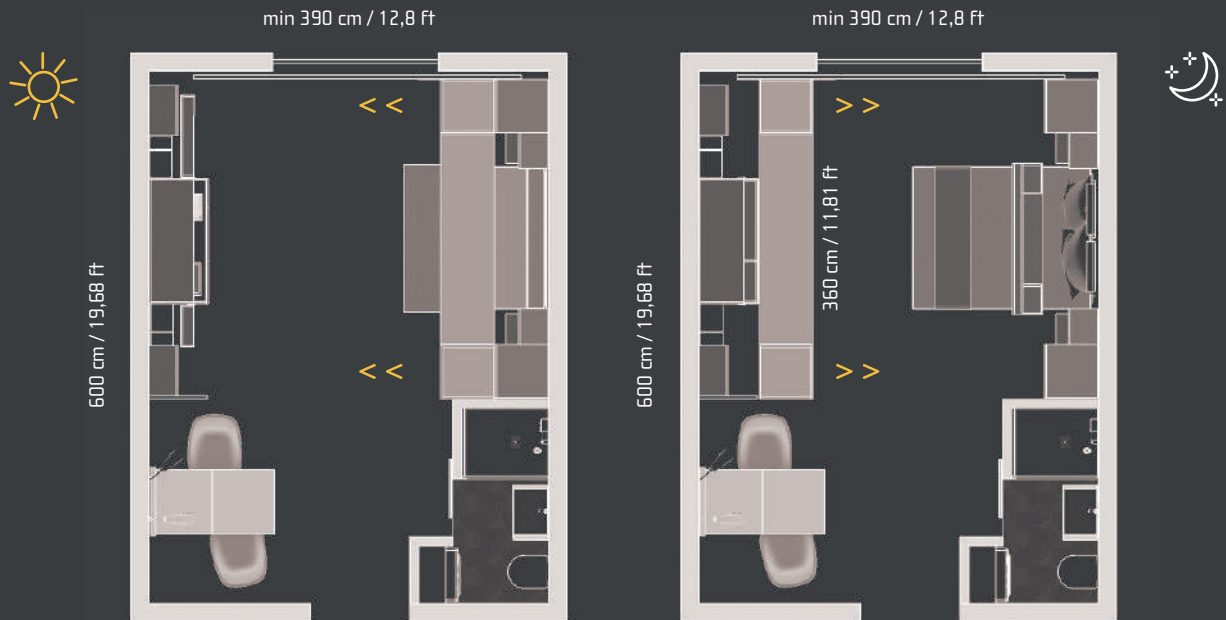

MOVI

mobile furniture
for daily living
space conversion