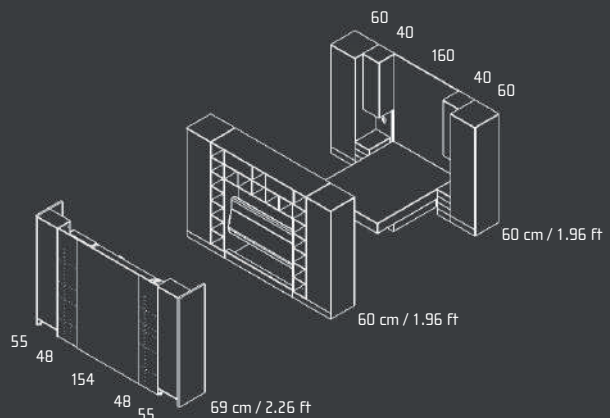

Apart from the functional transformation, the appearance of the room also changes.

The assembly of the whole set of furniture requires only **one working day**.

The MOVI concept can be adapted to the size of the available space. Standard length mobile cabinet is **360 cm**, and the application may vary from 300 to 400 cm. Optimum width of the rooms is ranging from **390 to 490 cm**.

A / KITCHEN

B / MOVING CLOSET

C / SLEEPING