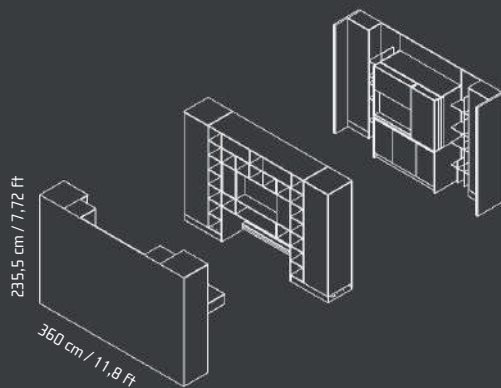

MOVI

mobile furniture
for daily living
space conversion

The main component of the system are **mobile cabinets** which provide enough storage space which is usually missing in small apartments.

The cabinets are positioned on the side of the kitchen during the **night**.

For **daytime** use, the headboard of the bed is raised and the closet moves towards the opposite wall. At the same time the **bed turns it into a sofa**.

The cabinets have **doors on both sides** to enable the use in both positions. Moving the wardrobe is solved **without the usual rails**, which allows the application in existing apartments **without construction work**. The only precondition is the horizontal floor.

Cabinets are combined with other space saving furniture.

A **fully equipped kitchen** is hidden in the cabinet with TV.

The **dining table** can be lowered into the work desk to get free exercise space.

Apart from the functional transformation, the appearance of the room also changes.

The assembly of the whole set of furniture requires only **one working day**.

The MOVI concept can be adapted to the size of the available space. Standard length mobile cabinet is **360 cm**, and the application may vary from 300 to 400 cm. Optimum width of the rooms is ranging from **390 to 490 cm**.

A / KITCHEN

B / MOVING CLOSET

C / SLEEPING